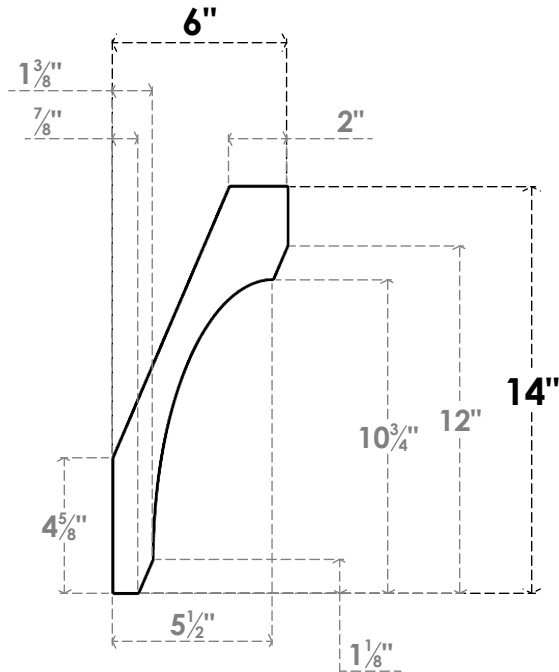

ITEM NUMBER: BRCPC040X06000X14000LEC

4"W X 6"D X 14"H LEGACY ARCHITECTURAL GRADE PVC CLOSED KNEE BRACE

SIDE PROFILE

FRONT PROFILE

ISOMETRIC

EKENA MILLWORK
2300 WEST MAIN ST.
CLARKSVILLE, TX 75426
TOLL FREE: 866-607-0453
WWW.EKENAMILLWORK.COM

NOTES

1. INSTALLATION TO BE COMPLETED IN ACCORDANCE WITH MANUFACTURER'S SPECIFICATIONS.
2. DRAWING MAY NOT BE TO SCALE
3. THIS DRAWING IS INTENDED FOR DESIGN AND PLANNING PURPOSES ONLY.
4. ALL INFORMATION CONTAINED HEREIN WAS CURRENT AT THE TIME OF DEVELOPMENT BUT MUST BE REVIEWED AND APPROVED BY THE PRODUCT MANUFACTURER TO BE CONSIDERED ACCURATE.
5. ARCHITECTURAL GRADE PVC PRODUCTS ARE MADE FROM EXPANDED CELLULAR PVC AND COME NATURALLY WHITE BUT MAY BE PAINTED