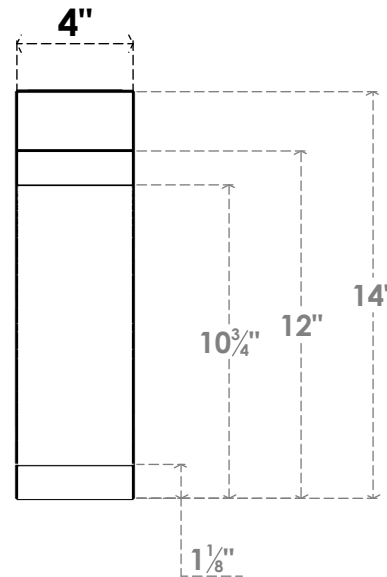

ITEM NUMBER: BRCPC040X06000X14000LEC

4"W X 6"D X 14"H LEGACY ARCHITECTURAL GRADE PVC CLOSED KNEE BRACE

SIDE PROFILE

FRONT PROFILE

ISOMETRIC

EKENA MILLWORK
2300 WEST MAIN ST.
CLARKSVILLE, TX 75426
TOLL FREE: 866-607-0453
WWW.EKENAMILLWORK.COM